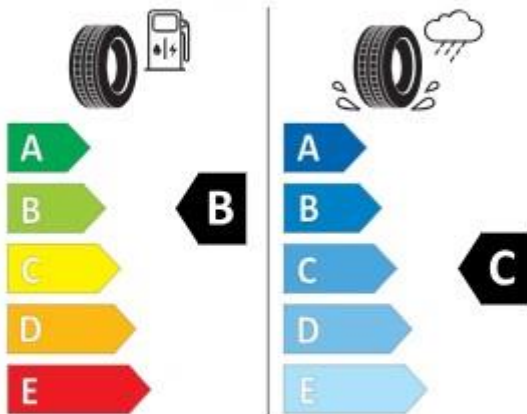

DELIVER 7

ENERG

Giti Tire

A4720

215/65R16C 109/107 T

C2

2020/740